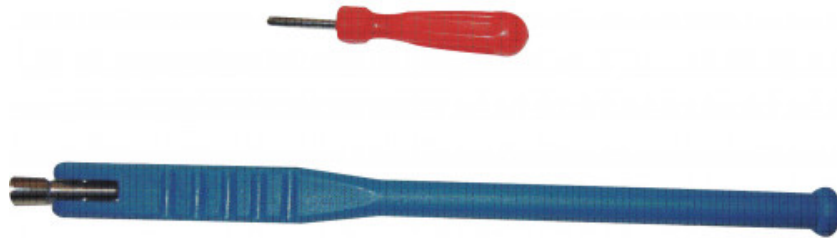

## Pulling valve

**720967005**

**DESCRIPTION****Pulling valve**

Ideal for installing valves. Weight: 70 g

**SPECIFIC DATA**

Designation	VALVE PULLER
Sales reference	720967005
Weight (g)	70
Guarantee	C   Consumable

**Guarantee applied****SAM Outillage**