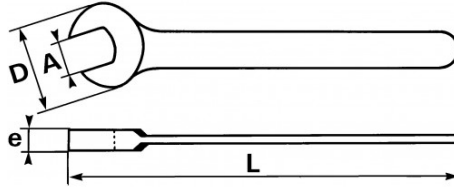

Photos and texts not contractually binding. Do not litter. Document generated on 2024-05-02 01:00:36

DESCRIPTION

Single open end power wrenches in mm

Forged steel with treated carbon.

the thickness of the head enable to hold all the height of the nut
essential for important mechanics with very high tightening torque.
a hole at the end of the handle to hang the wrench (69.54,.....)

Photos and texts not contractually binding. Do not litter. Document generated on 2024-05-02 01:00:36

SPECIFIC DATA

Designation	POWERFUL OPEN-END SPANNER 55 MM
Sales reference	69-55
L (mm)	439
Weight (g)	1344
e (mm)	14.2
D (mm)	109
A (mm)	55
Guarantee	O