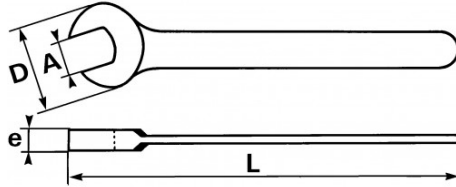

DESCRIPTION

Single open end power wrenches in mm

Forged steel with treated carbon.

the thickness of the head enable to hold all the height of the nut
essential for important mechanics with very high tightening torque.
a hole at the end of the handle to hang the wrench (69.54,.....)

Photos and texts not contractually binding. Do not litter. Document generated on 2024-05-02 04:24:15

SPECIFIC DATA

Designation	POWERFUL OPEN-END SPANNER 34 MM
Sales reference	69-34
L (mm)	280
Weight (g)	335
e (mm)	9.8
D (mm)	67.9
A (mm)	34
Guarantee	O