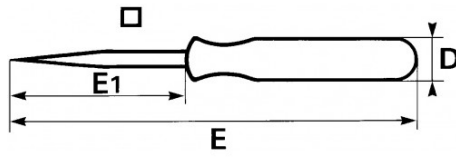

DESCRIPTION

Square point

square blade made of steel with chrome vanadium

to obtain pilot holes, chamfering, deburring, etc...

presentation: chrome-plated, handle made of acetate cellulose.

SPECIFIC DATA

SAM Outillage

Designation	SQUARE SPIKE
Sales reference	670-1
E (mm)	205
Weight (g)	50
D (mm)	21
square mm	6
E1 (mm)	100
Guarantee	O SAM TOOL guarantee.

Guarantee applied

O | SAM TOOL guarantee.

Guarantee without time limit on the tools used under normal conditions.