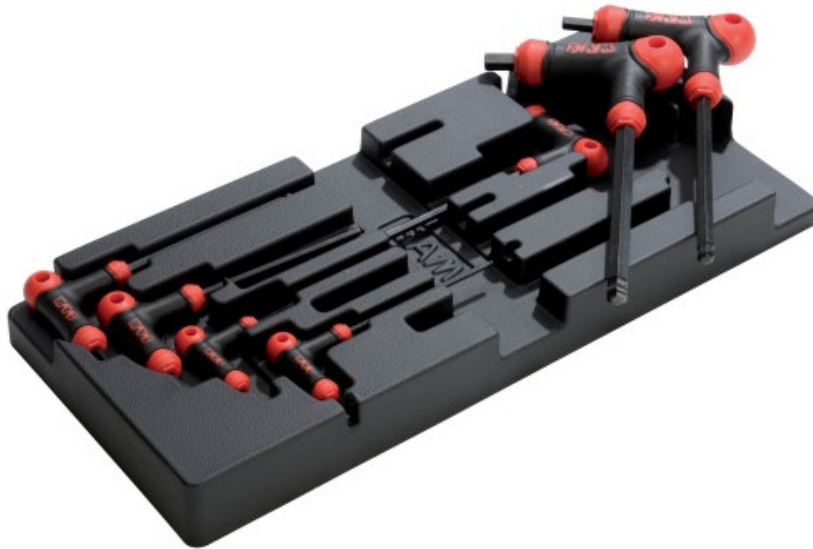

DESCRIPTION

The 7 spherical head hexagon key module

3-4-5-6-7-8-10 mm in MOD27

STANDARDS / DIRECTIVES

NF ISO 2936, ISO 2936

SAM Outillage

10 rue Camille de Rochetaillée
42000 Saint-Etienne - France

RCS Saint-Etienne B 338 002 231 | SAS au capital de 8 189 583 €

<https://www.sam-outillage.com/>

Photos and texts not contractually binding. Do not litter. Document generated on 2024-05-01 00:43:27