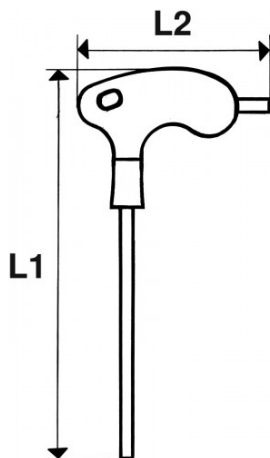

STANDARDS / DIRECTIVES

NF ISO 2936, ISO 2936

SAM Outillage

10 rue Camille de Rochetaillée
42000 Saint-Etienne - France

RCS Saint-Etienne B 338 002 231 | SAS au capital de 8 189 583 €

<https://www.sam-outillage.com/>

Photos and texts not contractually binding. Do not litter. Document generated on 2024-05-04 18:01:11

SPECIFIC DATA

Designation	ALLEN KEY 6 PTS SPHERI H "L" 8MM
Sales reference	67-PT8
Weight (g)	154
A (mm)	8
L1 (mm)	207
L2 (mm)	112
l1 (mm)	130
l2 (mm)	18
Guarantee	O