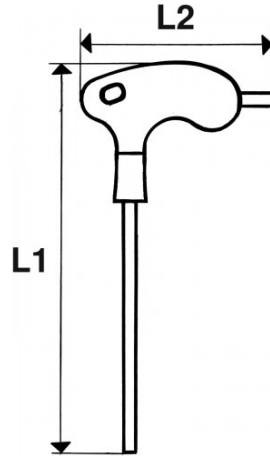

STANDARDS / DIRECTIVES

NF ISO 2936, ISO 2936

SAM Outillage

10 rue Camille de Rochetaillée
42000 Saint-Etienne - France

RCS Saint-Etienne B 338 002 231 | SAS au capital de 8 189 583 €

<https://www.sam-outillage.com/>

Photos and texts not contractually binding. Do not litter. Document generated on 2024-05-04 19:21:40

SPECIFIC DATA

Designation	ALLEN KEY 6 PTS SPHERI H "L" 6MM
Sales reference	67-PT6
Weight (g)	81
A (mm)	6
L1 (mm)	152
L2 (mm)	81
l1 (mm)	100
l2 (mm)	17
Guarantee	O