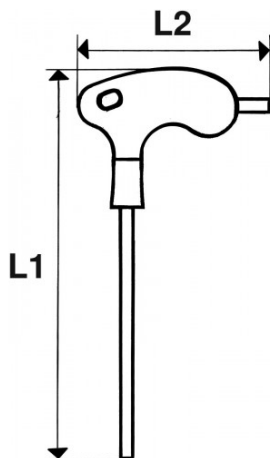

SPECIFIC DATA

Designation	ALLEN KEY 6 PTS SPHERI H "L" 5MM
Sales reference	67-PT5
Weight (g)	62
A (mm)	5
L1 (mm)	150
L2 (mm)	79
l1 (mm)	100
l2 (mm)	15
Guarantee	O

**Guarantee applied**

**O | SAM TOOL guarantee.**