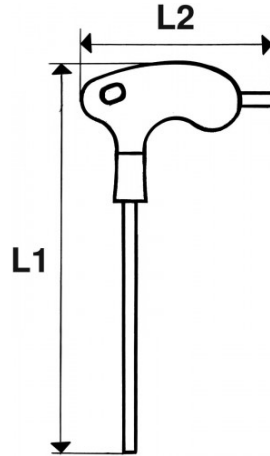

STANDARDS / DIRECTIVES

NF ISO 2936, ISO 2936

SAM Outillage

10 rue Camille de Rochetaillée
42000 Saint-Etienne - France

RCS Saint-Etienne B 338 002 231 | SAS au capital de 8 189 583 €

<https://www.sam-outillage.com/>

Photos and texts not contractually binding. Do not litter. Document generated on 2024-05-04 20:30:38

SPECIFIC DATA

Designation	ALLEN KEY 6 PTS SPHERI H "L" 4MM
Sales reference	67-PT4
Weight (g)	36
A (mm)	4
L1 (mm)	150
L2 (mm)	79
l1 (mm)	97
l2 (mm)	15
Guarantee	O