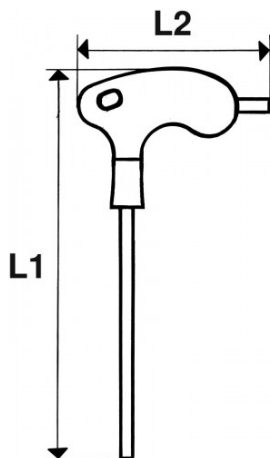

STANDARDS / DIRECTIVES

NF ISO 2936, ISO 2936

SAM Outillage

10 rue Camille de Rochetaillée
42000 Saint-Etienne - France

RCS Saint-Etienne B 338 002 231 | SAS au capital de 8 189 583 €

<https://www.sam-outillage.com/>

Photos and texts not contractually binding. Do not litter. Document generated on 2024-05-04 17:46:44

SPECIFIC DATA

Designation	ALLEN KEY 6 PTS SPHERI H "L" 3MM
Sales reference	67-PT3
Weight (g)	24
A (mm)	3
L1 (mm)	130
L2 (mm)	64
l1 (mm)	90
l2 (mm)	13
Guarantee	O