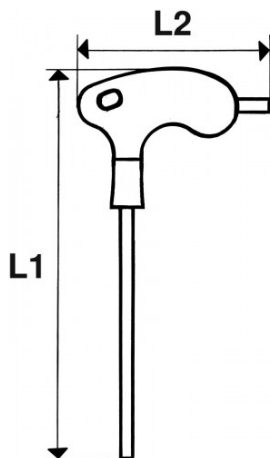

STANDARDS / DIRECTIVES

NF ISO 2936, ISO 2936

SAM Outillage

10 rue Camille de Rochetaillée
42000 Saint-Etienne - France

RCS Saint-Etienne B 338 002 231 | SAS au capital de 8 189 583 €

<https://www.sam-outillage.com/>

Photos and texts not contractually binding. Do not litter. Document generated on 2024-05-04 21:33:01

SPECIFIC DATA

Designation	ALLEN KEY 6 PTS SPHERI H "L" 2MM
Sales reference	67-PT2
Weight (g)	17
A (mm)	2
L1 (mm)	130
L2 (mm)	64
l1 (mm)	90
l2 (mm)	13
Guarantee	O