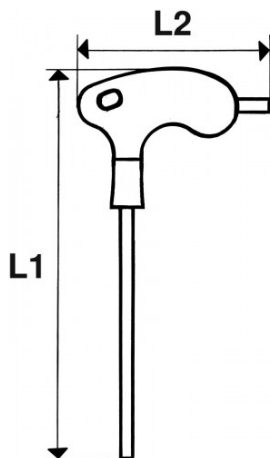

SPECIFIC DATA

Designation	ALLEN KEY 6 PTS SPHERI H "L" 25MM
Sales reference	67-PT2,5
Weight (g)	20
A (mm)	2.5
L1 (mm)	130
L2 (mm)	64
l1 (mm)	90
l2 (mm)	13
Guarantee	O

**Guarantee applied**

**O | SAM TOOL guarantee.**