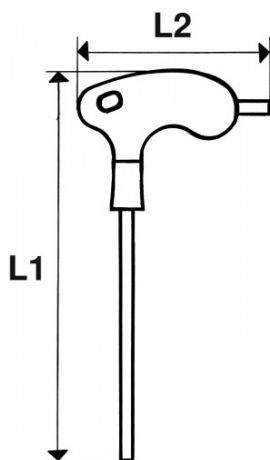

STANDARDS / DIRECTIVES

NF ISO 2936, ISO 2936

SAM Outillage

10 rue Camille de Rochetaillée
42000 Saint-Etienne - France

RCS Saint-Etienne B 338 002 231 | SAS au capital de 8 189 583 €

<https://www.sam-outillage.com/>

Photos and texts not contractually binding. Do not litter. Document generated on 2024-05-04 19:22:40

SPECIFIC DATA

Designation	ALLEN KEY 6 PTS SPHERI H "L"10MM
Sales reference	67-PT10
Weight (g)	210
A (mm)	10
L1 (mm)	207
L2 (mm)	112
l1 (mm)	130
l2 (mm)	18
Guarantee	O