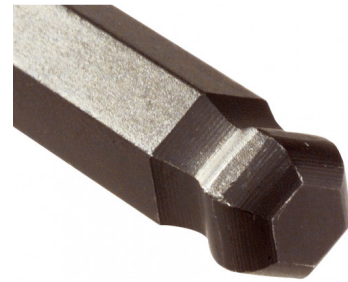

Rack of 9 extra-long 6-flat male keys with spherical head in mm

67-AR9AL

SAM Outillage

10 rue Camille de Rochetaillée
42000 Saint-Etienne - France

RCS Saint-Etienne B 338 002 231 | SAS au capital de 8 189 583 €

<https://www.sam-outillage.com/>

Photos and texts not contractually binding. Do not litter. Document generated on 2024-04-30 17:44:04

DESCRIPTION

Rack of 9 extra-long 6-flat male keys with spherical head in mm

Set of 9 extra-long male keys, ideal for limited access. Two-material rack. Burnished finish keys. ACCESSIBILITY and PRACTICALITY: Spherical ends providing access to the screw through an angle of up to 30°. Composition: 1.5 - 2 - 2.5 - 3 - 4 - 5 - 6 - 8 - 10 mm.