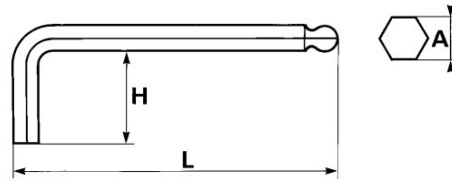

SPECIFIC DATA

Designation	6-FLAT MALE KEY WITH SPHERICAL HEAD 9 MM
Sales reference	67-A-9
L (mm)	164
Weight (g)	120
H (mm)	38
A (mm)	9
Guarantee	O

**Guarantee applied**

**O | SAM TOOL guarantee.**

Guarantee without time limit on the tools used under normal conditions.