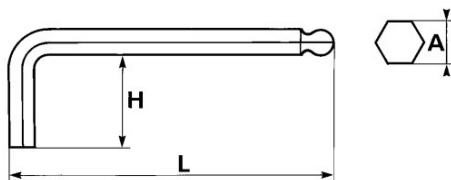

Photos and texts not contractually binding. Do not litter. Document generated on 2024-04-30 19:41:20

SPECIFIC DATA

Designation	6-FLAT MALE KEY WITH SPHERICAL HEAD 8 MM
Sales reference	67-A-8
L (mm)	158
Weight (g)	88
H (mm)	36
A (mm)	8
Guarantee	O