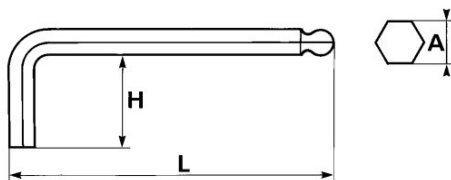

Photos and texts not contractually binding. Do not litter. Document generated on 2024-04-30 14:19:30

SPECIFIC DATA

Designation	6-FLAT MALE KEY WITH SPHERICAL HEAD 7 MM
Sales reference	67-A-7
L (mm)	147
Weight (g)	50
H (mm)	34
A (mm)	7
Guarantee	O