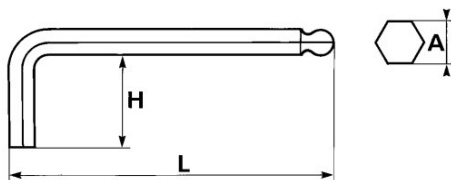

Photos and texts not contractually binding. Do not litter. Document generated on 2024-05-01 05:56:32

SPECIFIC DATA

Designation	6-FLAT MALE KEY WITH SPHERICAL HEAD 6 MM
Sales reference	67-A-6
L (mm)	141
Weight (g)	43
H (mm)	32
A (mm)	6
Guarantee	O