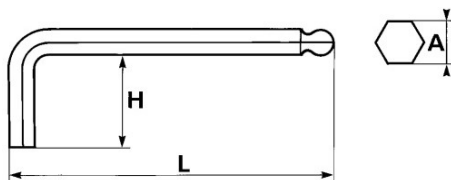

Photos and texts not contractually binding. Do not litter. Document generated on 2024-05-01 02:23:34

SPECIFIC DATA

Designation	6-FLAT MALE KEY WITH SPHERICAL HEAD 4 MM
Sales reference	67-A-4
L (mm)	109
Weight (g)	15
H (mm)	25
A (mm)	4
Guarantee	O