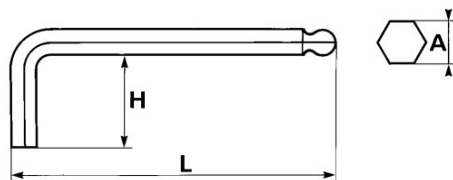

Photos and texts not contractually binding. Do not litter. Document generated on 2024-04-30 20:02:13

SPECIFIC DATA

| | |
|-----------------|--|
| Designation | 6-FLAT MALE KEY WITH SPHERICAL HEAD 2 MM |
| Sales reference | 67-A-2 |
| L (mm) | 77 |
| Weight (g) | 20 |
| H (mm) | 16 |
| A (mm) | 2 |
| Guarantee | O |