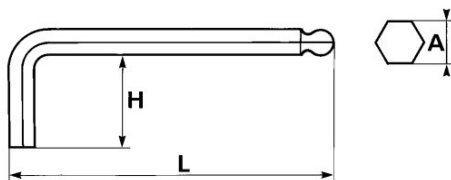

SPECIFIC DATA

Designation	ALLEN KEY 6 PTS BALL HEAD 25MM
Sales reference	67-A-2,5
L (mm)	89
Weight (g)	40
H (mm)	18
A (mm)	2.5
Guarantee	O

**Guarantee applied**

**O | SAM TOOL guarantee.**

Guarantee without time limit on the tools used under normal conditions.