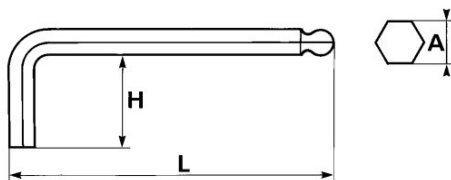

SPECIFIC DATA

Designation	6-FLAT MALE KEY WITH SPHERICAL HEAD 12 MM
Sales reference	67-A-12
L (mm)	202
Weight (g)	220
H (mm)	45
A (mm)	12
Guarantee	O

**Guarantee applied**

**O | SAM TOOL guarantee.**

Guarantee without time limit on the tools used under normal conditions.