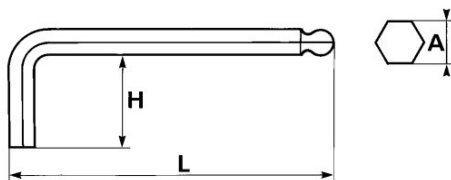

SPECIFIC DATA

Designation	6-FLAT MALE KEY WITH SPHERICAL HEAD 10 MM
Sales reference	67-A-10
L (mm)	180
Weight (g)	150
H (mm)	40
A (mm)	10
Guarantee	O

**Guarantee applied**

**O | SAM TOOL guarantee.**

Guarantee without time limit on the tools used under normal conditions.