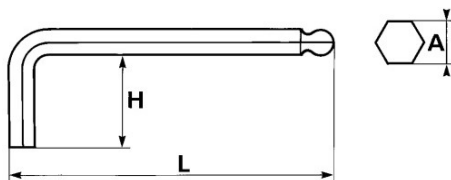

SPECIFIC DATA

|                 |                                |
|-----------------|--------------------------------|
| Designation     | ALLEN KEY 6 PTS BALL HEAD 15MM |
| Sales reference | 67-A-1,5                       |
| L (mm)          | 70                             |
| Weight (g)      | 10                             |
| H (mm)          | 14                             |
| A (mm)          | 1.5                            |
| Guarantee       | O                              |