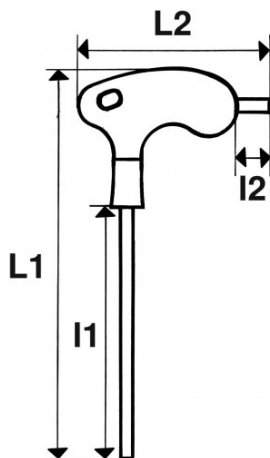

Short blade to solve accessibility matters.

STANDARDS / DIRECTIVES

NF EN ISO 10664

SAM Outillage

10 rue Camille de Rochetaillée
42000 Saint-Etienne - France

RCS Saint-Etienne B 338 002 231 | SAS au capital de 8 189 583 €

<https://www.sam-outillage.com/>

Photos and texts not contractually binding. Do not litter. Document generated on 2024-05-06 09:09:48

SPECIFIC DATA

Designation	ALLEN KEY WITH HANDLE T TORX T9
Sales reference	66-PTX9
Weight (g)	21
L1 (mm)	131
Pattern	T9
L2 (mm)	65
I1 (mm)	90
I2 (mm)	14
Guarantee	O