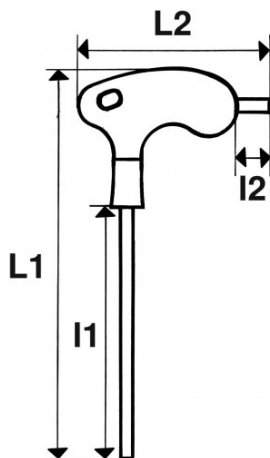

Short blade to solve accessibility matters.

STANDARDS / DIRECTIVES

NF EN ISO 10664

SAM Outillage

10 rue Camille de Rochetaillée
42000 Saint-Etienne - France

RCS Saint-Etienne B 338 002 231 | SAS au capital de 8 189 583 €

<https://www.sam-outillage.com/>

Photos and texts not contractually binding. Do not litter. Document generated on 2024-05-06 05:10:16

SPECIFIC DATA

Designation	ALLEN KEY WITH HANDLE T TORX T45
Sales reference	66-PTX45
Weight (g)	182
L1 (mm)	210
Pattern	T45
L2 (mm)	112
I1 (mm)	132
I2 (mm)	19
Guarantee	O