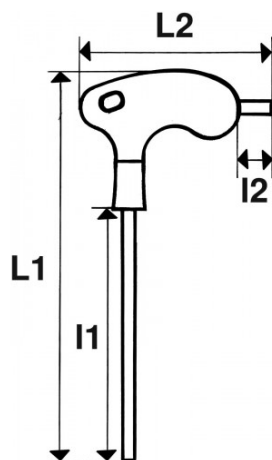

Short blade to solve accessibility matters.

STANDARDS / DIRECTIVES

NF EN ISO 10664

SAM Outillage

10 rue Camille de Rochetaillée
42000 Saint-Etienne - France

RCS Saint-Etienne B 338 002 231 | SAS au capital de 8 189 583 €

<https://www.sam-outillage.com/>

Photos and texts not contractually binding. Do not litter. Document generated on 2024-05-06 07:41:20

SPECIFIC DATA

Designation	ALLEN KEY WITH HANDLE T TORX T27
Sales reference	66-PTX27
Weight (g)	75
L1 (mm)	153
Pattern	T27
L2 (mm)	80
I1 (mm)	100
I2 (mm)	16
Guarantee	O