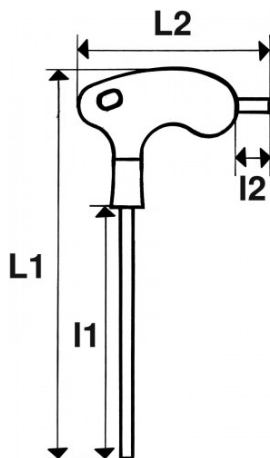

Short blade to solve accessibility matters.

STANDARDS / DIRECTIVES

NF EN ISO 10664

SAM Outillage

10 rue Camille de Rochetaillée
42000 Saint-Etienne - France

RCS Saint-Etienne B 338 002 231 | SAS au capital de 8 189 583 €

<https://www.sam-outillage.com/>

Photos and texts not contractually binding. Do not litter. Document generated on 2024-05-06 08:16:12

SPECIFIC DATA

Designation	ALLEN KEY WITH HANDLE T TORX T25
Sales reference	66-PTX25
Weight (g)	75
L1 (mm)	152
Pattern	T25
L2 (mm)	82
I1 (mm)	100
I2 (mm)	17
Guarantee	O