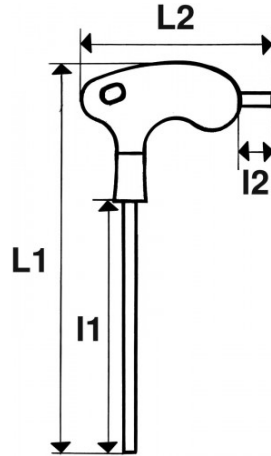

Short blade to solve accessibility matters.

STANDARDS / DIRECTIVES

NF EN ISO 10664

SAM Outillage

10 rue Camille de Rochetaillée
42000 Saint-Etienne - France

RCS Saint-Etienne B 338 002 231 | SAS au capital de 8 189 583 €

<https://www.sam-outillage.com/>

Photos and texts not contractually binding. Do not litter. Document generated on 2024-05-06 08:18:31

SPECIFIC DATA

Designation	ALLEN KEY WITH HANDLE T TORX T20
Sales reference	66-PTX20
Weight (g)	75
L1 (mm)	152
Pattern	T20
L2 (mm)	81
I1 (mm)	100
I2 (mm)	17
Guarantee	O