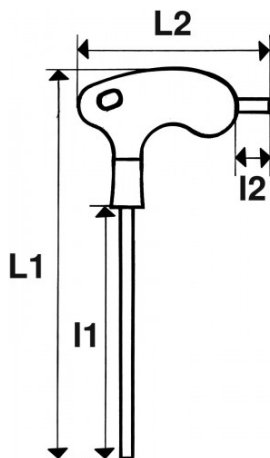

SPECIFIC DATA

Designation	ALLEN KEY WITH HANDLE T TORX T15
Sales reference	66-PTX15
Weight (g)	35
L1 (mm)	134
Pattern	T15
L2 (mm)	65
I1 (mm)	92
I2 (mm)	14
Guarantee	O

**Guarantee applied**

**O | SAM TOOL guarantee.**