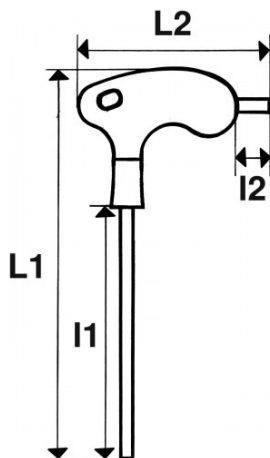

SPECIFIC DATA

Designation	ALLEN KEY WITH HANDLE T TORX T10
Sales reference	66-PTX10
Weight (g)	25
L1 (mm)	132
Pattern	T10
L2 (mm)	64
I1 (mm)	91
I2 (mm)	14
Guarantee	O

**Guarantee applied**

**O | SAM TOOL guarantee.**