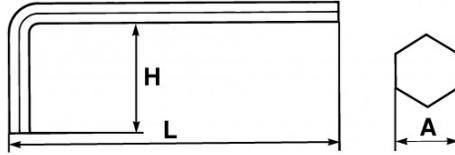

DESCRIPTION

Long hexagonal elbow keys in inches

For 6-flat socket screws. Good grip and power. Burnished finish.

SPECIFIC DATA

SAM Outillage

10 rue Camille de Rochetaillée
42000 Saint-Etienne - France

RCS Saint-Etienne B 338 002 231 | SAS au capital de 8 189 583 €

<https://www.sam-outillage.com/>

Photos and texts not contractually binding. Do not litter. Document generated on 2024-05-06 21:27:25

Designation	LONG OFFSET 6-FLAT MALE KEY IN INCHES 9/16"
Sales reference	63-9/16
L (mm)	214
Weight (g)	390
H (mm)	45
A"	9/16"
Guarantee	O