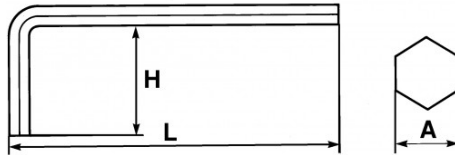

SPECIFIC DATA

Designation	LONG OFFSET MALE KEY 9 MM
Sales reference	63-9
L (mm)	169
Weight (g)	115
H (mm)	38
A (mm)	9
Guarantee	O

**Guarantee applied**

**O | SAM TOOL guarantee.**

Guarantee without time limit on the tools used under normal conditions.