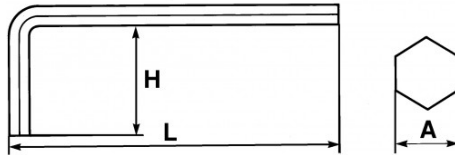

Photos and texts not contractually binding. Do not litter. Document generated on 2024-04-29 19:06:25

DESCRIPTION

Long hexagonal elbow keys in mm

For hexagon socket screws
Good handling and powerful
burnish presentation

Photos and texts not contractually binding. Do not litter. Document generated on 2024-04-29 19:06:25

SPECIFIC DATA

Designation	LONG OFFSET MALE KEY 8 MM
Sales reference	63-8
L (mm)	151
Weight (g)	82
H (mm)	36
A (mm)	8
Guarantee	O