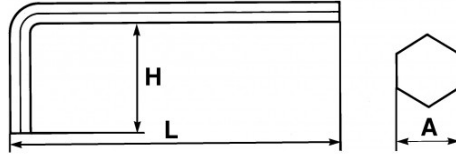

Photos and texts not contractually binding. Do not litter. Document generated on 2024-05-06 18:22:29

**DESCRIPTION****Long hexagonal elbow keys in inches**

For 6-flat socket screws. Good grip and power. Burnished finish.

Designation	LONG OFFSET 6-FLAT MALE KEY IN INCHES 7/32"
Sales reference	63-7/32
L (mm)	135
Weight (g)	33
H (mm)	32
A"	7/32"
Guarantee	O

Guarantee applied

O | SAM TOOL guarantee.

Guarantee without time limit on the tools used under normal conditions.