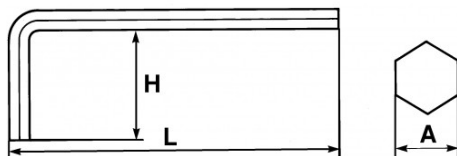

**DESCRIPTION****Long hexagonal elbow keys in inches**

For 6-flat socket screws. Good grip and power. Burnished finish.

SPECIFIC DATA**SAM Outillage**

10 rue Camille de Rochetaillée
42000 Saint-Etienne - France

RCS Saint-Etienne B 338 002 231 | SAS au capital de 8 189 583 €

<https://www.sam-outillage.com/>

Photos and texts not contractually binding. Do not litter. Document generated on 2024-05-06 20:02:51

Designation	LONG OFFSET 6-FLAT MALE KEY IN INCHES 7/16"
Sales reference	63-7/16
L (mm)	193
Weight (g)	184
H (mm)	40
A"	7/16"
Guarantee	O