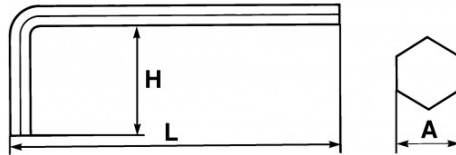

Photos and texts not contractually binding. Do not litter. Document generated on 2024-04-30 05:58:07

DESCRIPTION

Long hexagonal elbow keys in mm

For hexagon socket screws
Good handling and powerful
burnish presentation

Photos and texts not contractually binding. Do not litter. Document generated on 2024-04-30 05:58:07

SPECIFIC DATA

Designation	LONG OFFSET MALE KEY 7 MM
Sales reference	63-7
L (mm)	141
Weight (g)	60
H (mm)	34
A (mm)	7
Guarantee	O