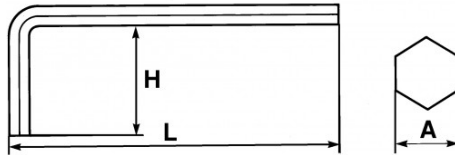

Photos and texts not contractually binding. Do not litter. Document generated on 2024-04-29 15:12:17

DESCRIPTION

Long hexagonal elbow keys in mm

For hexagon socket screws
Good handling and powerful
burnish presentation

Photos and texts not contractually binding. Do not litter. Document generated on 2024-04-29 15:12:17

SPECIFIC DATA

Designation	LONG OFFSET MALE KEY 6 MM
Sales reference	63-6
L (mm)	135
Weight (g)	41
H (mm)	32
A (mm)	6
Guarantee	O