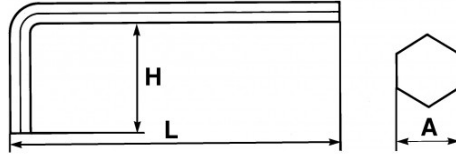

Designation	LONG OFFSET 6-FLAT MALE KEY IN INCHES 5/8"
Sales reference	63-5/8
L (mm)	265
Weight (g)	520
H (mm)	56
A"	5/8"
Guarantee	O

**Guarantee applied**

**O | SAM TOOL guarantee.**

Guarantee without time limit on the tools used under normal conditions.