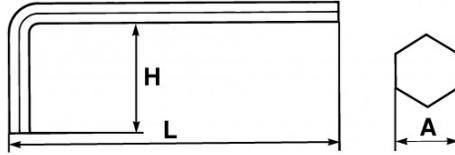

Photos and texts not contractually binding. Do not litter. Document generated on 2024-05-06 16:46:10

**DESCRIPTION****Long hexagonal elbow keys in inches**

For 6-flat socket screws. Good grip and power. Burnished finish.

Designation	LONG OFFSET 6-FLAT MALE KEY IN INCHES 5/32"
Sales reference	63-5/32
L (mm)	104
Weight (g)	12
H (mm)	25
A"	5/32"
Guarantee	O

Guarantee applied

O | SAM TOOL guarantee.

Guarantee without time limit on the tools used under normal conditions.