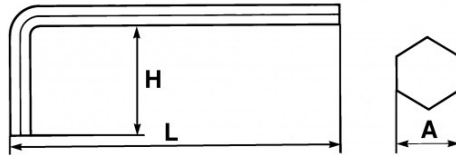

Photos and texts not contractually binding. Do not litter. Document generated on 2024-04-29 16:03:23

DESCRIPTION

Long hexagonal elbow keys in mm

For hexagon socket screws
Good handling and powerful
burnish presentation

Photos and texts not contractually binding. Do not litter. Document generated on 2024-04-29 16:03:23

SPECIFIC DATA

Designation	LONG OFFSET MALE KEY 5 MM
Sales reference	63-5
L (mm)	114
Weight (g)	25
H (mm)	28
A (mm)	5
Guarantee	O