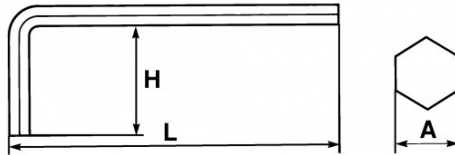

Photos and texts not contractually binding. Do not litter. Document generated on 2024-04-29 15:12:34

DESCRIPTION

Long hexagonal elbow keys in mm

For hexagon socket screws
Good handling and powerful
burnish presentation

Photos and texts not contractually binding. Do not litter. Document generated on 2024-04-29 15:12:34

SPECIFIC DATA

Designation	LONG OFFSET MALE KEY 4 MM
Sales reference	63-4
L (mm)	104
Weight (g)	14
H (mm)	25
A (mm)	4
Guarantee	O