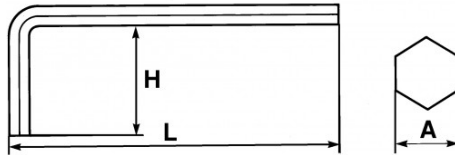

Photos and texts not contractually binding. Do not litter. Document generated on 2024-04-29 17:08:56

DESCRIPTION

Long hexagonal elbow keys in mm

For hexagon socket screws
Good handling and powerful
burnish presentation

Photos and texts not contractually binding. Do not litter. Document generated on 2024-04-29 17:08:56

SPECIFIC DATA

Designation	LONG OFFSET MALE KEY 32 MM
Sales reference	63-32
L (mm)	396
Weight (g)	3420
H (mm)	125
A (mm)	32
Guarantee	O