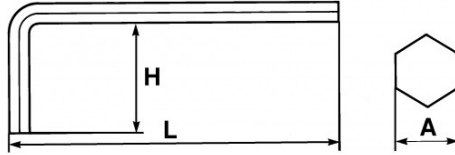

Photos and texts not contractually binding. Do not litter. Document generated on 2024-05-06 16:25:17

DESCRIPTION

Long hexagonal elbow keys in inches

For 6-flat socket screws. Good grip and power. Burnished finish.

Designation	LONG OFFSET 6-FLAT MALE KEY IN INCHES 3/8"
Sales reference	63-3/8
L (mm)	169
Weight (g)	130
H (mm)	38
A"	3/8"
Guarantee	O

Guarantee applied

O | SAM TOOL guarantee.

Guarantee without time limit on the tools used under normal conditions.