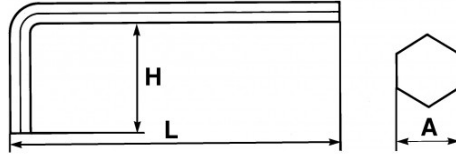

Photos and texts not contractually binding. Do not litter. Document generated on 2024-05-06 19:33:52

DESCRIPTION

Long hexagonal elbow keys in inches

For 6-flat socket screws. Good grip and power. Burnished finish.

Designation	LONG OFFSET 6-FLAT MALE KEY IN INCHES 3/4"
Sales reference	63-3/4
L (mm)	269
Weight (g)	800
H (mm)	63
A"	3/4"
Guarantee	O

Guarantee applied

O | SAM TOOL guarantee.

Guarantee without time limit on the tools used under normal conditions.