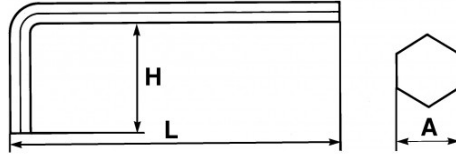

Photos and texts not contractually binding. Do not litter. Document generated on 2024-05-06 22:13:11

**DESCRIPTION****Long hexagonal elbow keys in inches**

For 6-flat socket screws. Good grip and power. Burnished finish.

Designation	LONG OFFSET 6-FLAT MALE KEY IN INCHES 3/16"
Sales reference	63-3/16
L (mm)	114
Weight (g)	22
H (mm)	28
A"	3/16
Guarantee	O

Guarantee applied

O | SAM TOOL guarantee.

Guarantee without time limit on the tools used under normal conditions.