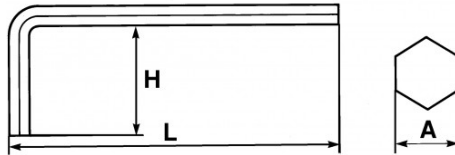

Photos and texts not contractually binding. Do not litter. Document generated on 2024-04-29 18:52:52

DESCRIPTION

Long hexagonal elbow keys in mm

For hexagon socket screws
Good handling and powerful
burnish presentation

Photos and texts not contractually binding. Do not litter. Document generated on 2024-04-29 18:52:52

SPECIFIC DATA

Designation	LONG OFFSET MALE KEY 3 MM
Sales reference	63-3
L (mm)	89
Weight (g)	7
H (mm)	20
A (mm)	3
Guarantee	O