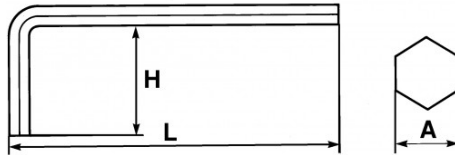

SPECIFIC DATA

Designation	LONG OFFSET MALE KEY 27 MM
Sales reference	63-27
L (mm)	342
Weight (g)	1300
H (mm)	100
A (mm)	27
Guarantee	O

**Guarantee applied**

**O | SAM TOOL guarantee.**

Guarantee without time limit on the tools used under normal conditions.