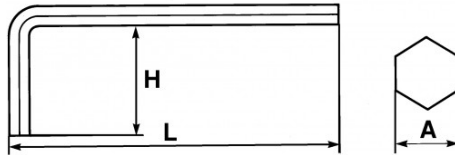

SPECIFIC DATA

Designation	LONG OFFSET MALE KEY 24 MM
Sales reference	63-24
L (mm)	323
Weight (g)	1250
H (mm)	90
A (mm)	24
Guarantee	O

**Guarantee applied**

**O | SAM TOOL guarantee.**

Guarantee without time limit on the tools used under normal conditions.