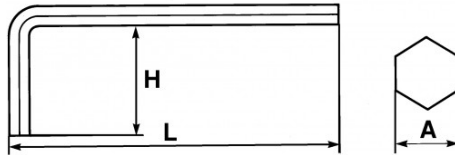

Photos and texts not contractually binding. Do not litter. Document generated on 2024-04-29 17:11:31

DESCRIPTION

Long hexagonal elbow keys in mm

For hexagon socket screws
Good handling and powerful
burnish presentation

Photos and texts not contractually binding. Do not litter. Document generated on 2024-04-29 17:11:31

SPECIFIC DATA

Designation	LONG OFFSET MALE KEY 22 MM
Sales reference	63-22
L (mm)	297
Weight (g)	950
H (mm)	80
A (mm)	22
Guarantee	O